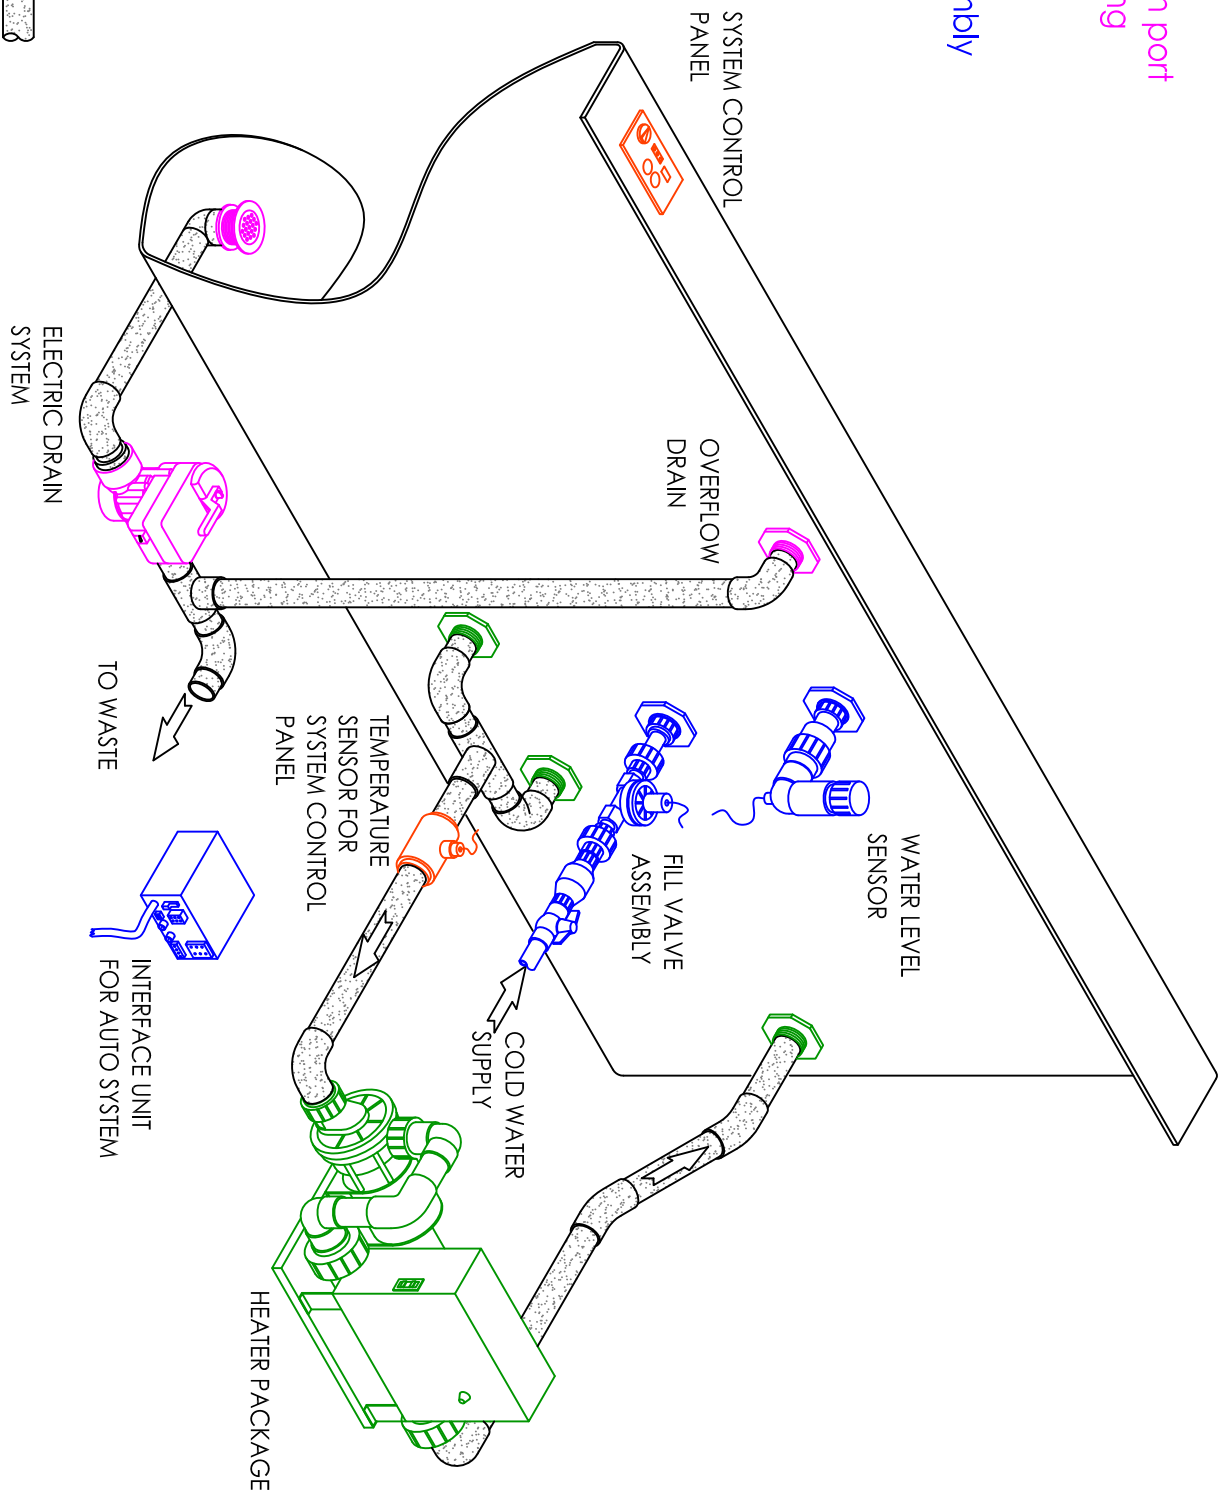

HP3 - 11

With BS2900 topside
control panel

- BOX #1**
- 1 - BES heater package
- 3 - Ports
- 1 - Instructions

- BOX #2**
- 1 - Electric drain system with port
- 1 - Air Button switch w/tubing
- 1 - Port

- BOX #3**
- 1 - Water level sensor assembly
- 1 - Fill valve assembly
- 1 - Interface Unit
- 3 - Ports

- BOX #4**
- 1 - System control panel
- 1 - Temp. sensor
- 1 - Fitting package

Customer Supplied = 