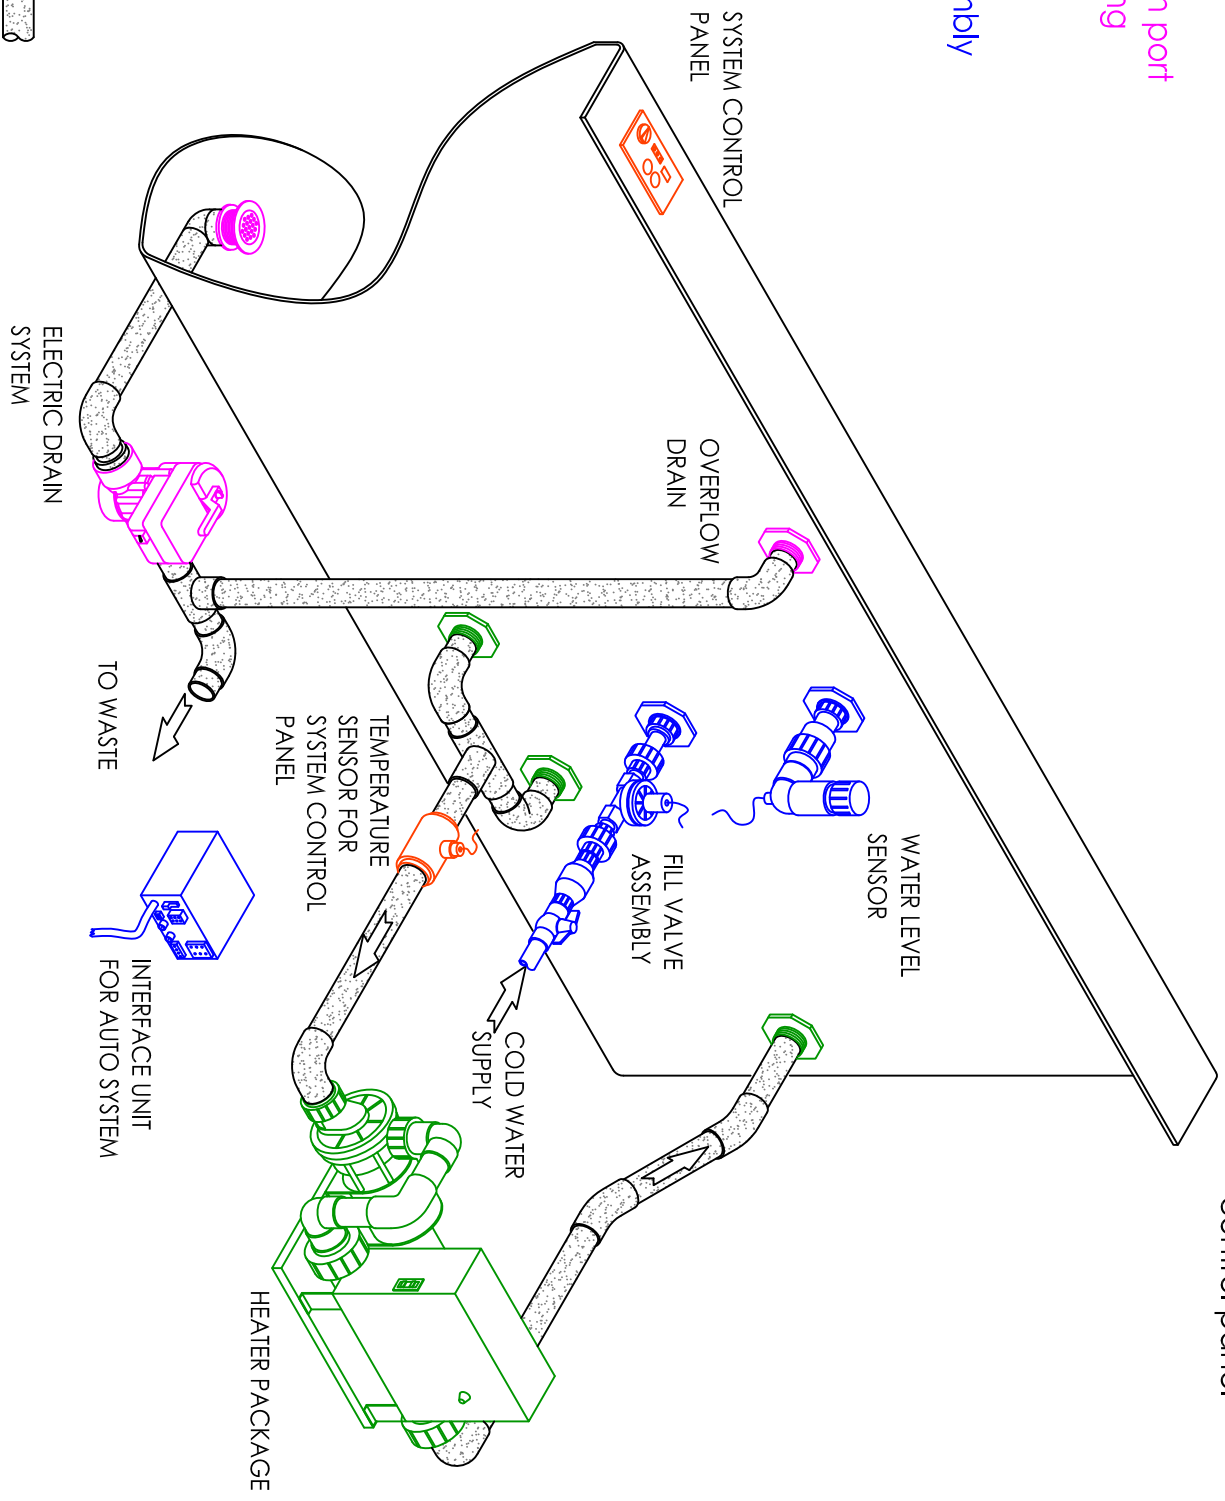

# #3 SYSTEM

## OPTION `B / C / D`

With BS2900 topside control panel

- BOX #1
- 1 - BES heater package
- 3 - Ports
- 1 - Instructions

- BOX #2
- 1 - Electric drain system with port
- 1 - Air Button switch w/tubing
- 1 - Port

- BOX #3
- 1 - Water level sensor assembly
- 1 - Fill valve assembly
- 1 - Interface Unit
- 3 - Ports

- BOX #4
- 1 - System control panel
- 1 - Temp. sensor
- 1 - Fitting package

Customer Supplied = 