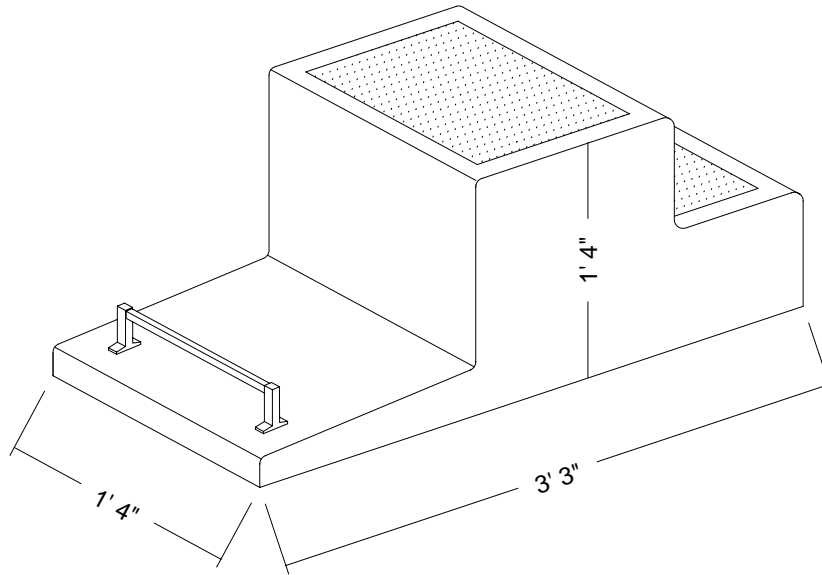

**DESCRIPTION**

Combination unit can be used as step to place child at proper height or as a seat to permit baptism of adults from a seated position. May also be used when minister officiates from dry area behind the baptistry. Constructed of molded fiberglass with non-skid surfaces on step area. Furnished with chrome plated toe-bar and suction cup anchoring.

**INSTALLATION**

Unit attaches to floor of baptistry with suction cups. Easily removed when not needed.

**OPTIONS**

Combination child's step and seat is available in all standard baptistry colors.

CHILD'S STEP AND SEAT