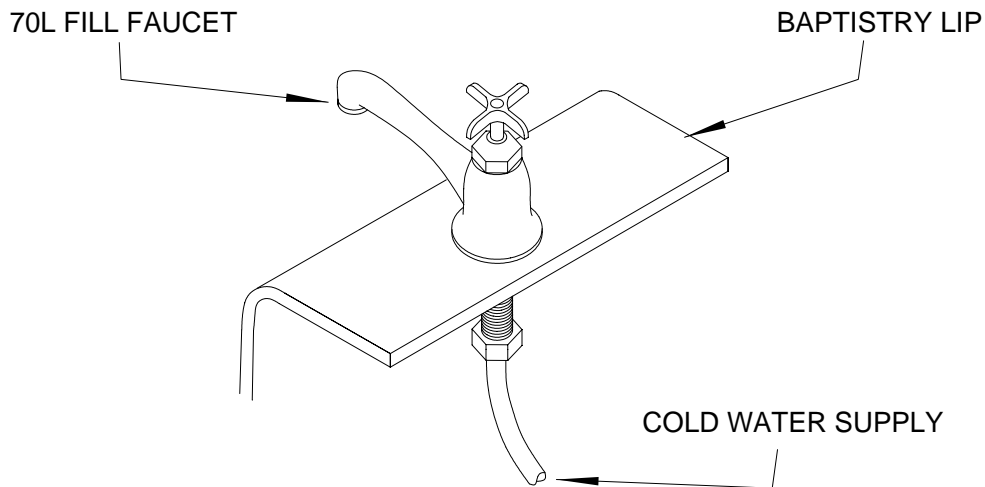

DESCRIPTION

Heavy duty deck mounted faucet. Brass construction with chrome finish. Replaceable seat and stem. Requires 1/2" cold water supply.

INSTALLATION

- Locate faucet in an area that is easily accessible.
- Drill 7/8" hole with standard hole saw.
- Install faucet and secure with washers and nut from bottom side of baptistry lip.
- Connect 1/2" cold water supply.