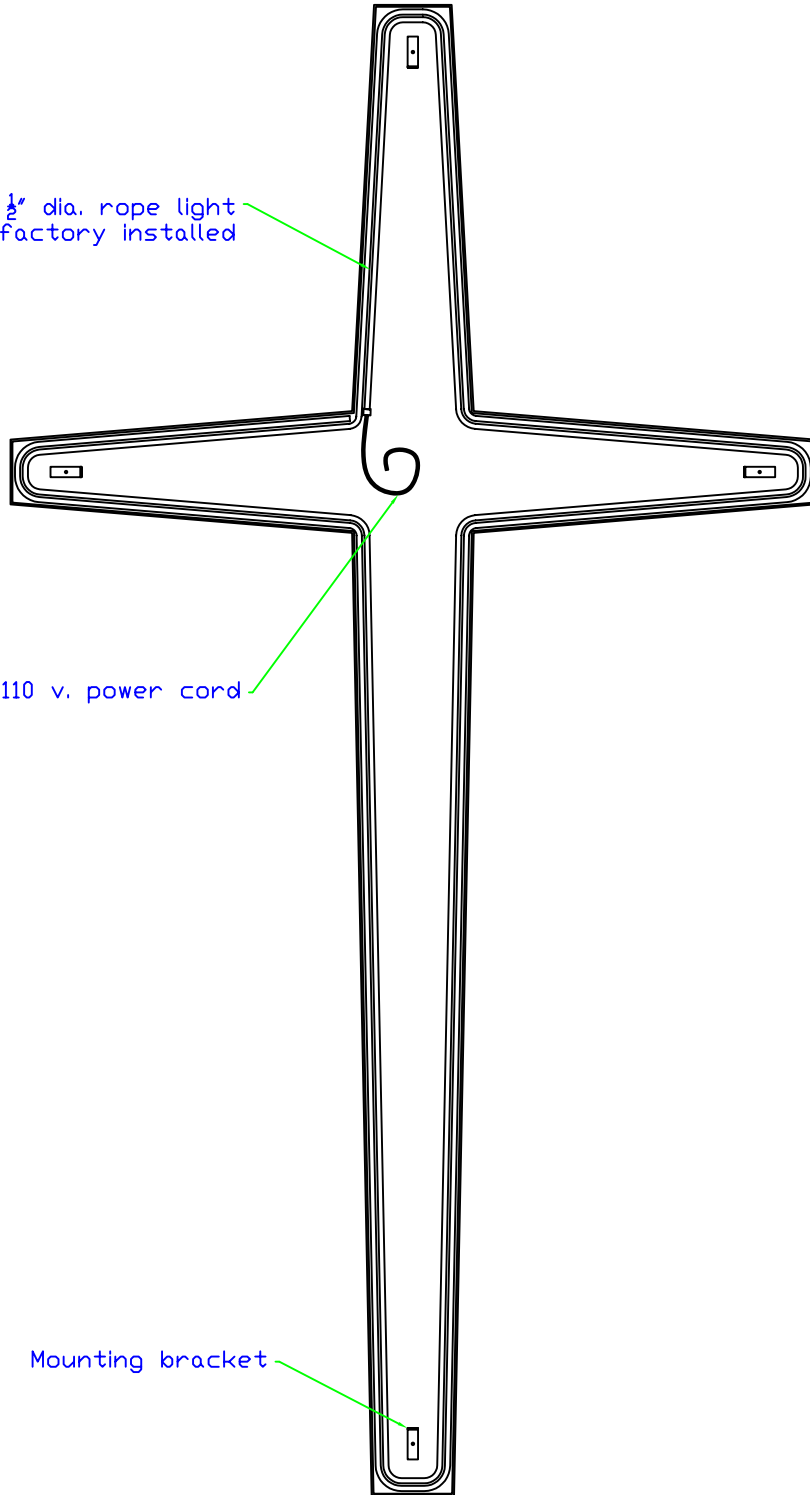

$\frac{1}{2}$ " dia. rope light
factory installed

110 v. power cord

Mounting bracket

SUPERIOR FIBERGLASS, INC.
PO BOX 1989
JACKSONVILLE, TEXAS 75766
800-527-8438

CR-12

BACK LIGHTING