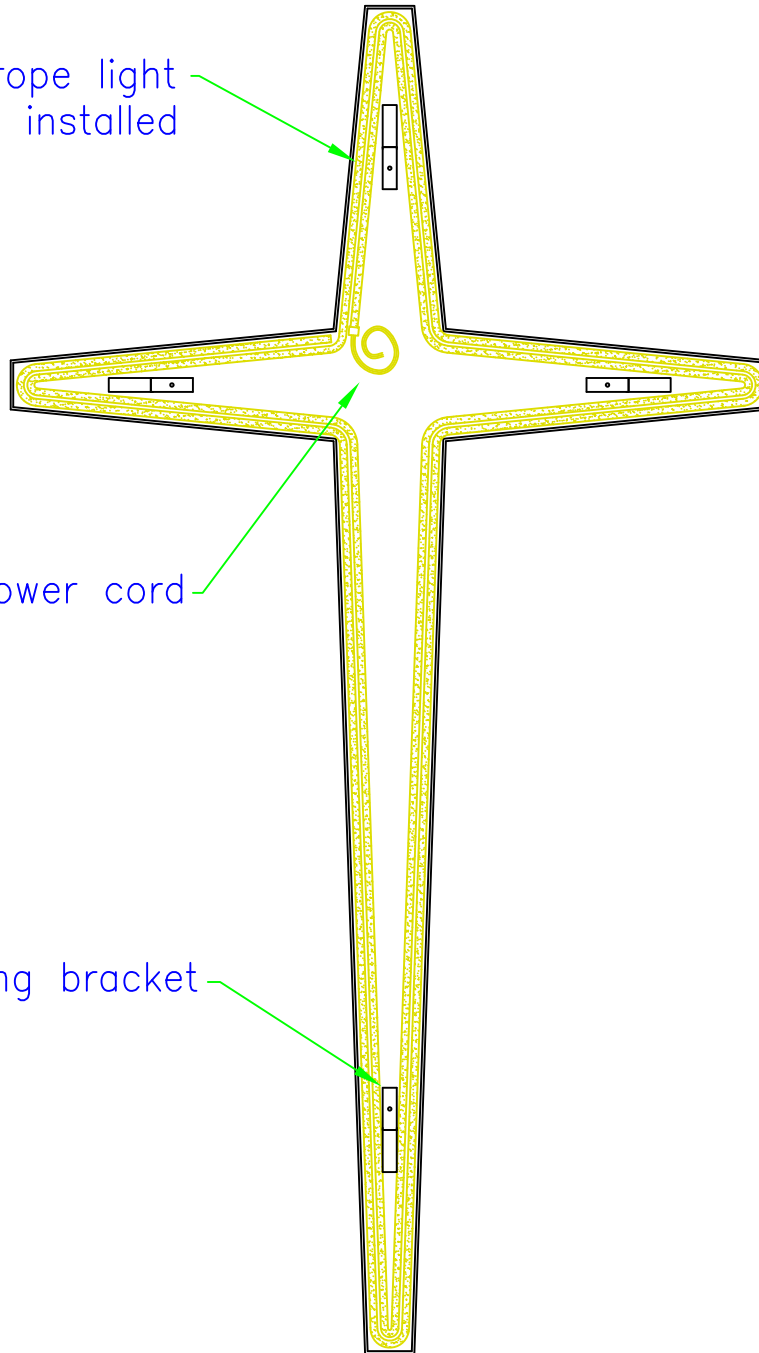

1/2" dia. rope light
factory installed

110 v. power cord

Mounting bracket

SUPERIOR FIBERGLASS, INC.
PO BOX 1989
JACKSONVILLE, TEXAS 75766
800-527-8438

CR-8

BACK LIGHTING