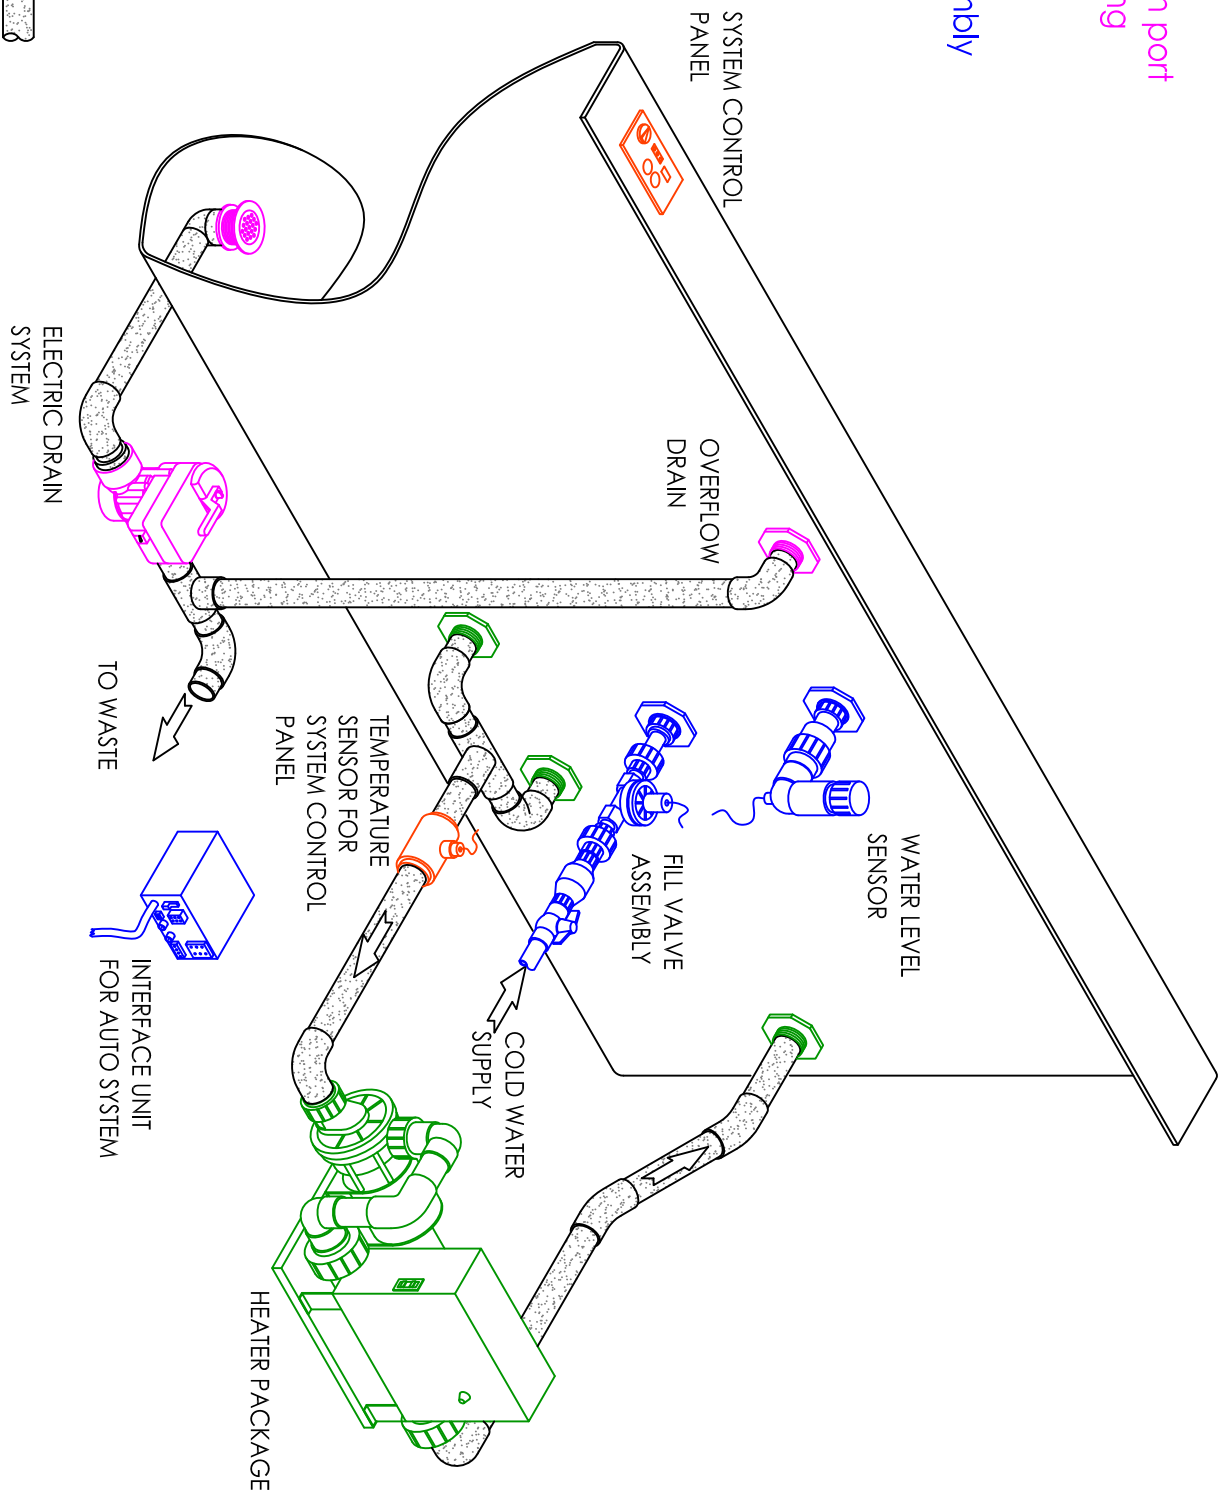

HP3 - 11

With BS2900 topside
control panel

- BOX #1
- 1 - BES heater package
- 3 - Ports
- 1 - Instructions

- BOX #2
- 1 - Electric drain system with port
- 1 - Air Button switch w/tubing
- 1 - Port

- BOX #3
- 1 - Water level sensor assembly
- 1 - Fill valve assembly
- 1 - Interface Unit
- 3 - Ports

- BOX #4
- 1 - System control panel
- 1 - Temp. sensor
- 1 - Fitting package

Customer Supplied =