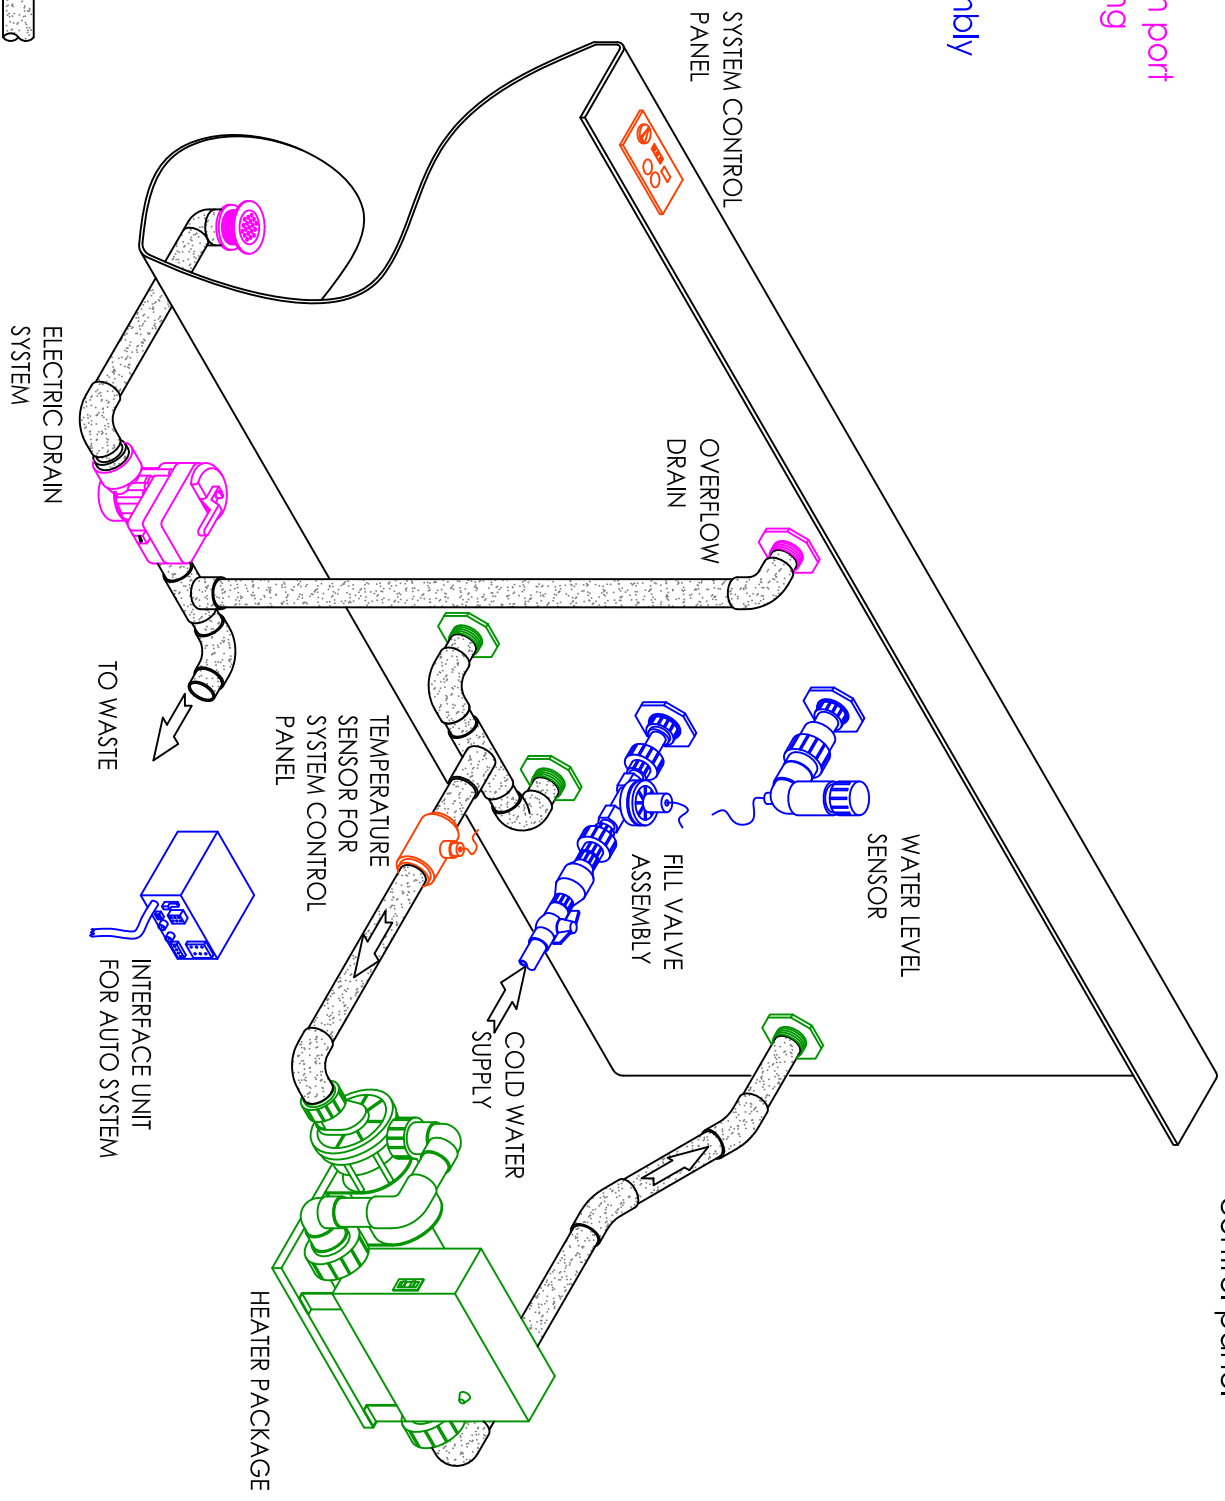

#3 SYSTEM

OPTION `B / C / D`

With BS2900 topside
control panel

- BOX #1**
- 1 - BES heater package
 - 3 - Ports
 - 1 - Instructions

- BOX #2**
- 1 - Electric drain system with port
 - 1 - Air Button switch w/tubing
 - 1 - Port

- BOX #3**
- 1 - Water level sensor assembly
 - 1 - Fill valve assembly
 - 1 - Interface Unit
 - 3 - Ports

- BOX #4**
- 1 - System control panel
 - 1 - Temp. sensor
 - 1 - Fitting package

Customer Supplied = 