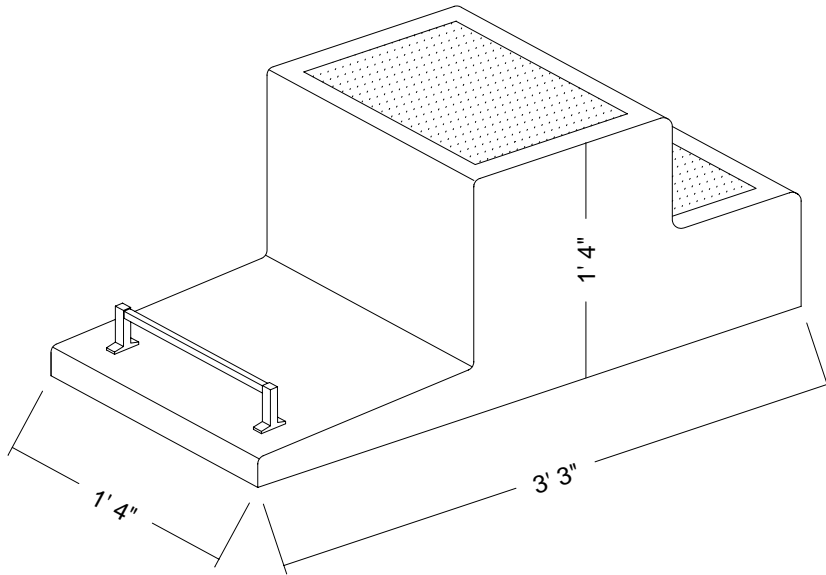

DESCRIPTION

Combination unit can be used as step to place child at proper height or as a seat to permit baptism of adults from a seated position. May also be used when minister officiates from dry area behind the baptistry. Constructed of molded fiberglass with non-skid surfaces on step area. Furnished with chrome plated toe-bar and suction cup anchoring.

INSTALLATION

Unit attaches to floor of baptistry with suction cups. Easily removed when not needed.

OPTIONS

Combination child's step and seat is available in all standard baptistry colors.

CHILD'S STEP AND SEAT