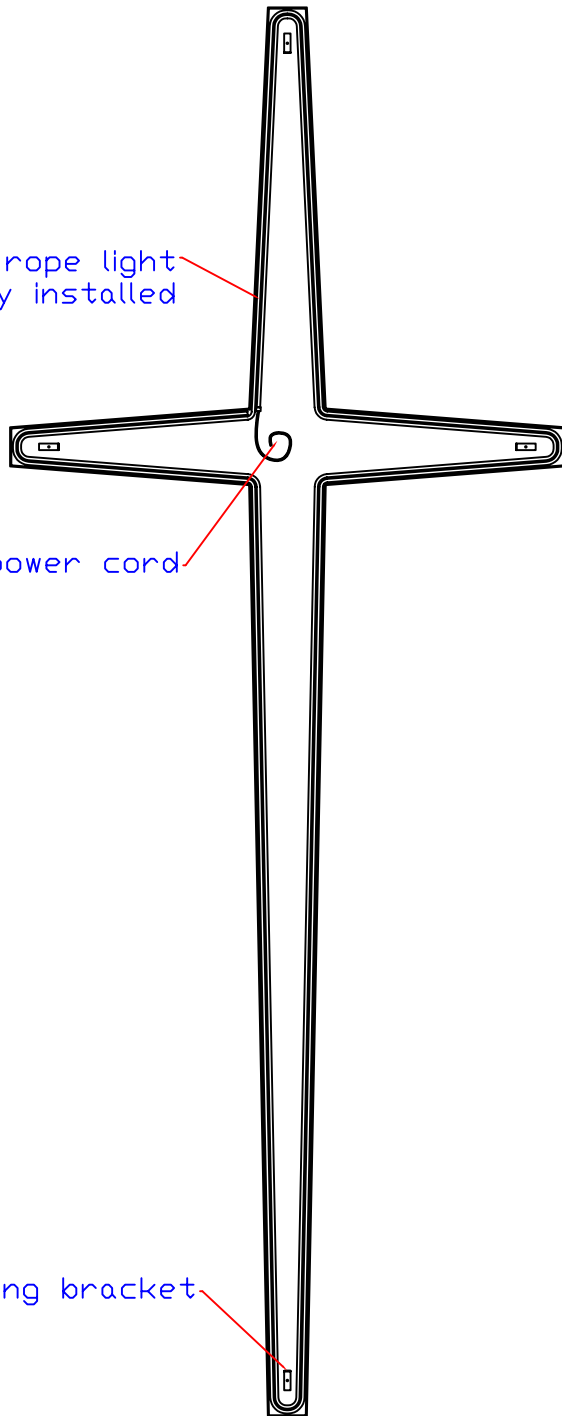

$\frac{1}{2}$ " dia. rope light
factory installed

110 v. power cord

Mounting bracket

SUPERIOR FIBERGLASS, INC.
PO BOX 1989
JACKSONVILLE, TEXAS 75766
800-527-8438

CR - 18

BACK LIGHTING