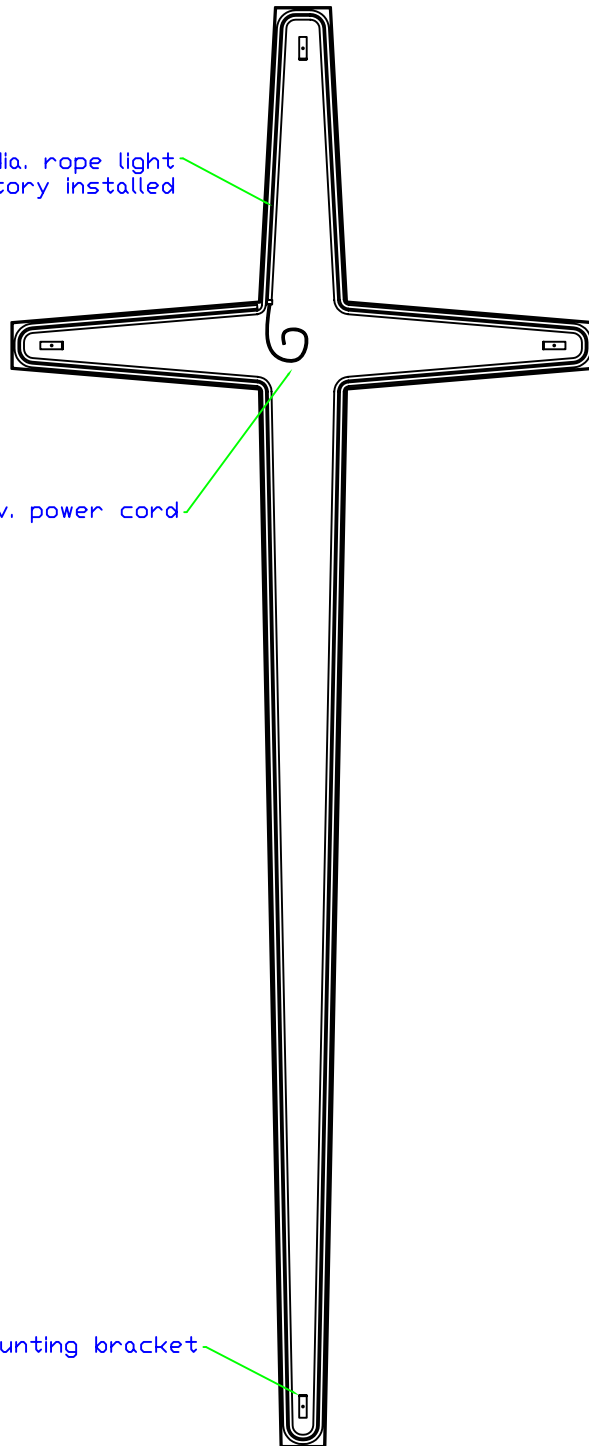

$\frac{1}{2}$ " dia. rope light  
factory installed

110 v. power cord

Mounting bracket

SUPERIOR FIBERGLASS, INC.  
PO BOX 1989  
JACKSONVILLE, TEXAS 75766  
800-527-8438

CR-16

BACK LIGHTING