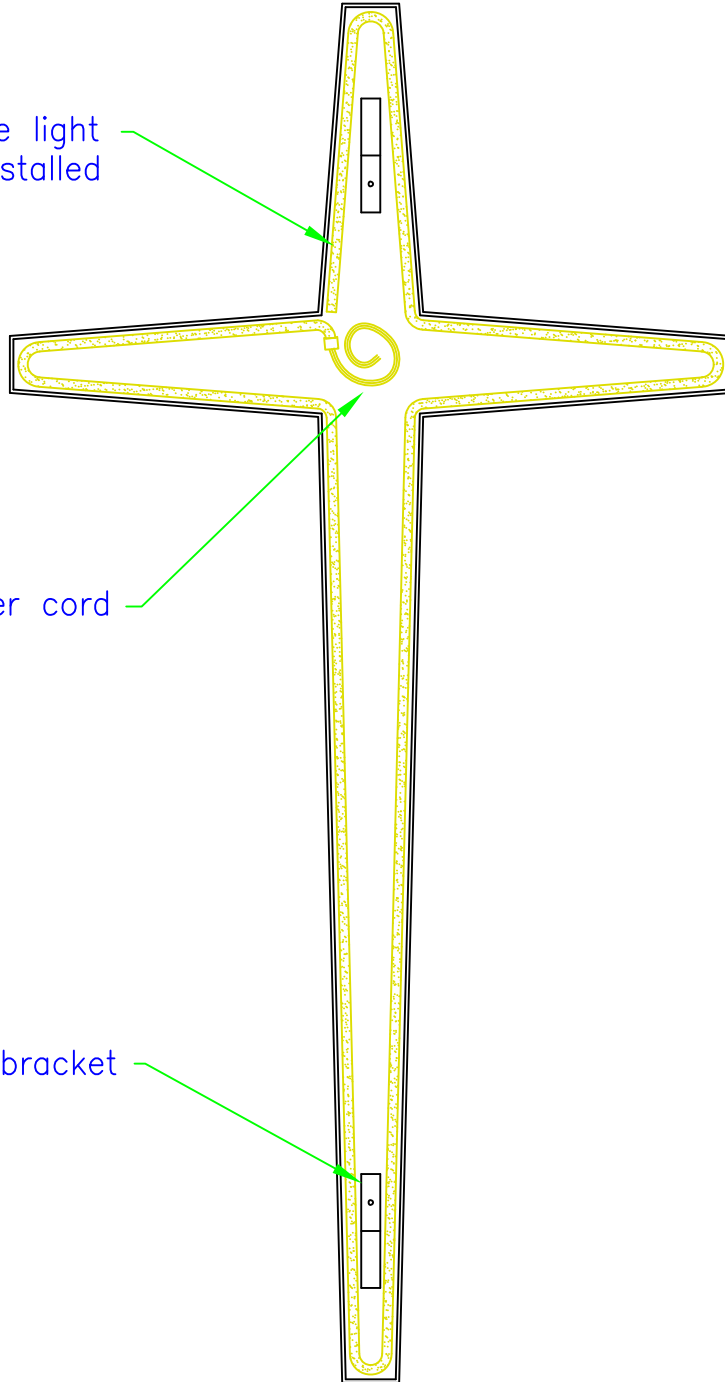

1/2" dia. rope light
factory installed

110 v. power cord

Mounting bracket

SUPERIOR FIBERGLASS, INC.
PO BOX 1989
JACKSONVILLE, TEXAS 75766
800-527-8438

CR-6

BACK LIGHTING